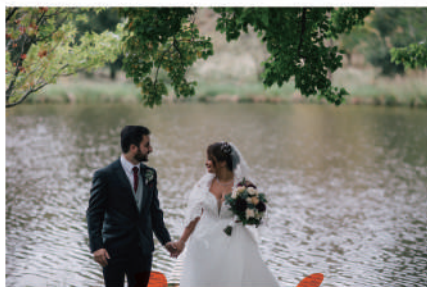

Autumn graces the scene with a breathtaking array of colors from Manchurian Pears, Liquid Ambers, Canadian Maples, and more.

Autumn