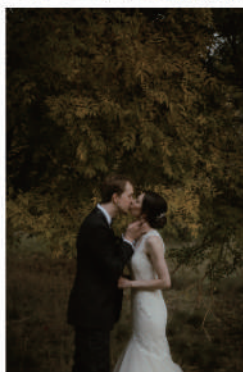

Autumn graces the scene with a breathtaking array of colors from Manchurian Pears, Liquid Ambers, Canadian Maples, and more.

Autumn