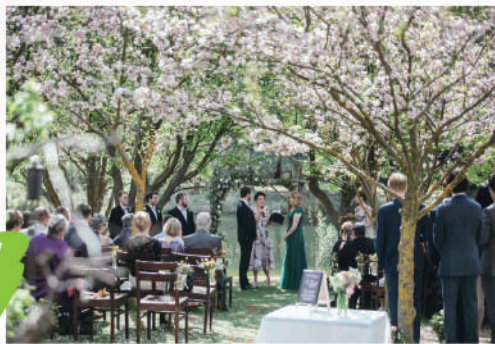

The lakeside garden has become a popular venue for numerous functions and wedding ceremonies, offering a breathtaking backdrop for these special occasions.

Spring